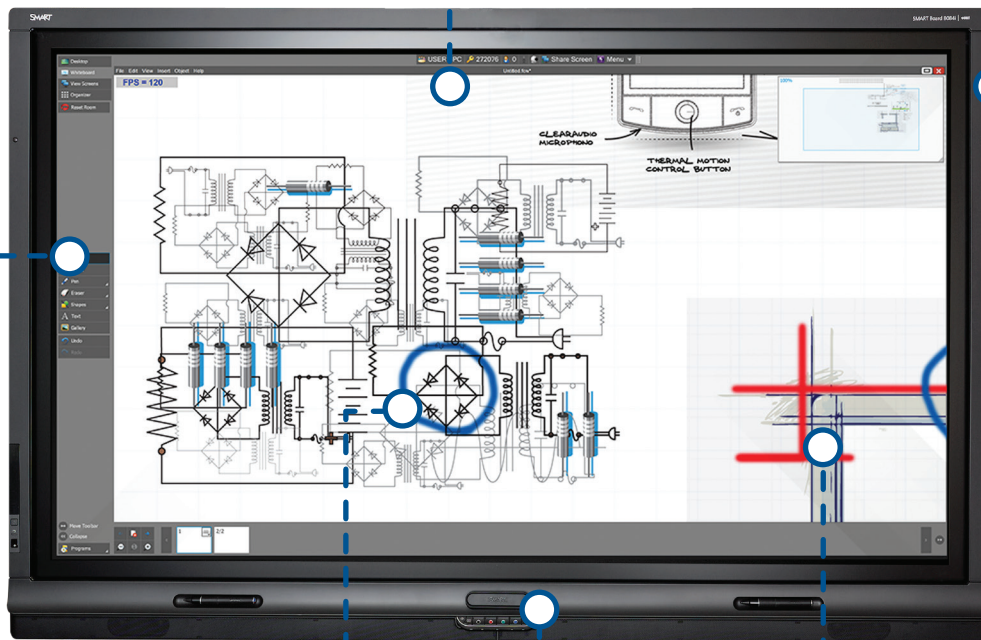

SMART Board® 8000 series interactive flat panels

SMART
Inspired Collaboration™

The 8000 series are e-LED LCD flat panel displays that range in size to accommodate any collaboration environment and include a premium interactive experience. Their stunning visuals offer the richest experience to create, share and interact with digital content.

Touch-enabled, e-LED LCD display

A durable, high quality display that uses smooth, anti-glare glass to create an optimal touch experience. 4K ultra HD resolution is available with the 8084i model.

Presence detection

The display automatically turns on when people are near and turns off when no movement is detected.

SMART Meeting Pro 4.0 software (included)

This powerful software enables you to collaborate in the 4th dimension by interacting with digital content. You can also work in the Unbound Workspace, a virtually unlimited collaboration workspace that makes it easy to work with large amounts of visual data.

SMART Ink 1.5

SMART Ink automatically enables you to write in any application window.

Touch gestures

Zoom, flick and rotate objects easily – the 8000 series supports touch gestures like those used in the Microsoft Windows 7 operating system.

Multi-tool, multi-touch

Work naturally by using touch gestures to write and manipulate content or simply pick up a pen or eraser. Two people can interact with content simultaneously.